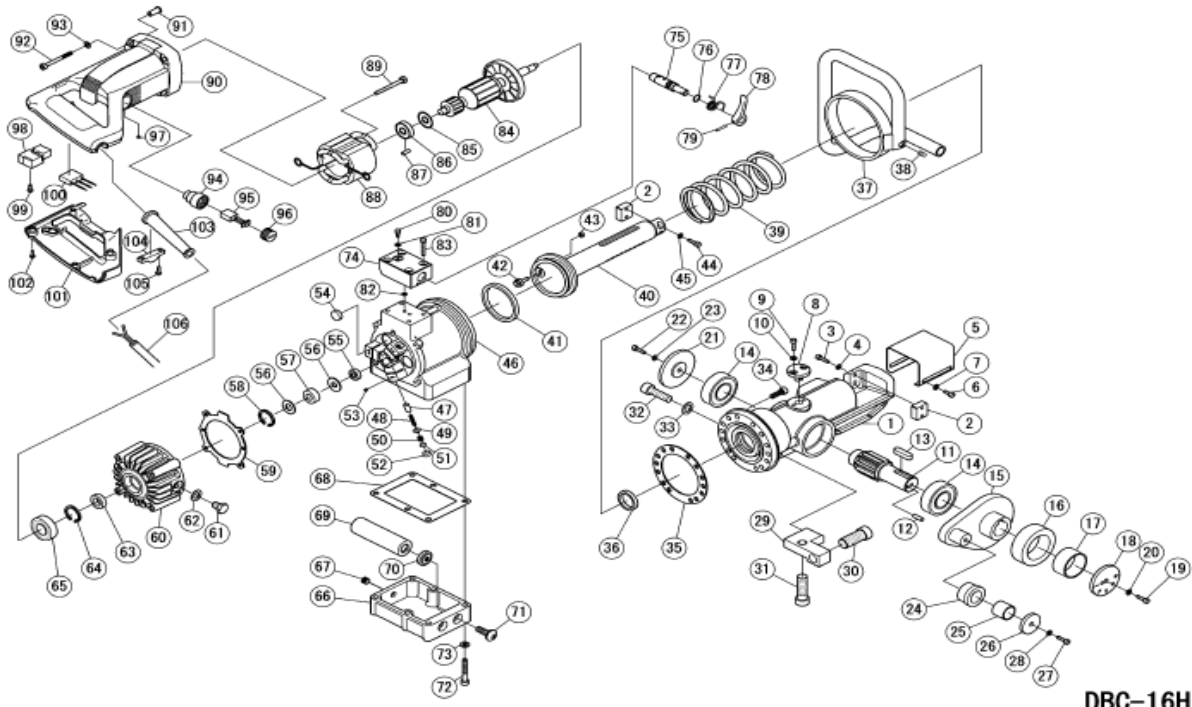

DBC-16H Rebar Bender and Cutter

DBC-16H

No.	HTNW NO.	Part No.	Part Name	Q'ty	No.	HTNW NO.	Part No.	Part Name	Q'ty	No.	HTNW NO.	Part No.	Part Name	Q'ty
1	95140875	1BC1025700	HOUSING	1	37	95140904	1BC2063100	HANDLE	1	73	95140500	7SW006	SPRING WASHER M6	4
2	10110023	1BC4208000	CUTTER BLOCK	2	38	95140939	7SS06015	SET SCREW M6X15	3	74	95140924	1DBR2925	VALVE CASE	1
3	95140901	7CB05015	CAP BOLT M5X15	2	39	95140907	1BC4208300	RETURN SPRING	3	75	95140923	1DBR2921	ROTARY VALVE	1
4	95140902	7GW005	TEETHED WASHER M5	2	40	95140874	1BC2063200	PISTON	1	76	95150448	1DBR2946	O RING P10A	1
5	95140702	1BC4209800	GUARD	1	41	95140210	1C1604	SEAL PACKING	1	77	95150429	1DBR2923	VALVE LEVER SPRING	1
6	95150455	7CB06010	CAP BOLT M6x10	2	42	95140926	1HB20332	RETURN VALVE	1	78	95150428	1DBR2922	VALVE LEVER	1
7	95140494	7PW006	P. WASHER M6	2	43	95140927	1HB4208300	Valve Nut	1	79	95140944	7SP03020	SPRING PIN 3X20	1
8	95140903	1BC4208400	KEY	1	44	95140940	7CB05010	CAP BOLT M5X10	1	80	95140925	1DBR5012	GUIDE BOLT M5X12	1
9	95140752	7CB05012	CAP BOLT M5x12	2	45	95140902	7GW005	TEETHED WASHER M5	1	81	95140753	1HB1631	SEAL WASHER	1
10	95140902	7GW005	TEETHED WASHER M5	2	46	95140905	1BC2063300	CYLINDER	1	82	95150439	1HB1630	O RING	2
11	95140870	1BC4208500	PINION	1	47	95140018	1C1327	RAM	3	83	95140738	7CB06030	CAP BOLT M6X30	4
12	95140930	7SP05015	SPRING PIN 5X15	1	48	95140021	1C1330	RUM RETURN SPRING	3	84	95140170	4V0001B	ARMATURE WITH CAM	1
13	95140909	1BC4208700	KEY	1	49	95140142	1C13281	DELIVERY VALVE	3	85	95140231	4V0001J	DUST SEAL	1
14	95140931	762052RS	BEARING	2	50	95140022	1C1331	DELIVERY VALVE SPRING	3	86	95140945	7608VV	ARMATURE BEARING	1
15	95140763	1BC3111700	SWIVEL ARM	1	51	95140027	1C13352	SPRING GUIDE	3	87	95140232	4V0001G	BEARING ROCK	1
16	95140918	1BC4208800	CENTER COLLAR	1	52	95140143	1C13292	PUMP HEAD SEAL	3	88	95140928	4V0001C	STATOR	1
17	95140932	7DUB3820	DU BUSH	1	53	95140941	7SS04004	SET SCREW M4X4	6	89	95140946	7WNS05060	TAPPING SCREW 5X60	2
18	95140920	1BC4208900	WASHER	1	54	95140345	3P1044	MAGNET FILTER	3	90	95140174	4V0001H	MOTOR HOUSING	1
19	95140499	7CB06015	CAP BOLT M6X15	1	55	95150576	1CW0003	BALL BEARING 698	1	91	95140233	4V0001K	SLEEVE	1
20	95140500	7SW006	SPRING WASHER M6	1	56	95140921	1C1325	BEARING GUIDE	2	92	95140151	7CB05080	CAP BOLT M5X80	4
21	95140908	1BC4208600	PINION WASHER	1	57	95150577	1C13401	NEEDLE BEARING	1	93	95140947	7PW005	P WASHER M5	4
22	95140933	7CB06020	CAP BOLT M6X20	1	58	95150578	1C1326	SNAP RING H27	1	94	95140929	4V0001D	BRUSH HOLDER	2
23	95140500	7SW006	SPRING WASHER M6	1	59	95140154	1C1615	PUMP CASE PACKIONG	1	95	95999073	7999073	CARBON BRUSH SET	2
24	95140871	1BC4209000	BENDING ROLLER	1	60	95140145	4V0001A	PUMP CASE	1	96	95140948	4V0001E	BRUSH CAP	2
25	95140934	7DUB2020	DU BUSH	1	61	95140002	7B10015	BOLT M10X15	1	97	95140949	7SS04005	SET SCREW M4X5	2
26	95140498	1BC4209100	WASHER	1	62	95140003	1C1305	SEAL WASHER	1	98	95140950	4V0001N	TRIGGER SWITCH	1
27	95140499	7CB06015	CAP BOLT M6X15	1	63	95140922	1C1342	OIL SEAL SC15-257	1	99	95140274	7WB035006	WING BOLT M3.5X6	1
28	95140500	7SW006	SPRING WASHER M6	1	64	95140942	7SRH26	SNAP RING H26	1	100	95140158	4V0001P	CONDENSER	1
29	95140703	1BC4208100	STOPPER STAY	1	65	95140943	76002VV	BALL BEARING 6002VV	1	101	95140951	4V0001M	MOTOR HANDLE COVER	1
30	95140906	1BC4208200	STOPPER	1	66	95140718	1HB207	AIR BAG COVER	1	102	95140176	7WNS04020	TAPPING SCREW 4X20	1
31	95140935	7CB12035	CAP BOLT M12x35	1	67	95160004	7PT1/8	PLUG PT1/8	1	103	95140952	4V0001X	CORD ARMOR	1
32	95140936	7CB08025	CAP BOLT M8x25	3	68	95140719	1HB208	AIR BAG COVER PACKING	1	104	95141000	4V0001R	CORD CLIP	1
33	95140937	7GW008	TEETHED WASHER M8	3	69	95140089	1C1958	AIR BAG	2	105	95141001	7FNS04016	TAPPING SCREW D4X16	2
34	95140938	7CB06022	CAP BOLT M6X22	14	70	95140116	1CM2027	AIR BAG NUT	2	106	95141002	4V0001V	CORD	1
35	95140873	1BC4209200	CYLINDER PACKING	1	71	95140160	1C1357	AIR BAG SET BOLT	2					
36	95140215	1C16021	PISTON SEAL PACKING	1	72	95150583	7CB06040	CAP BOLT M6X40	4					